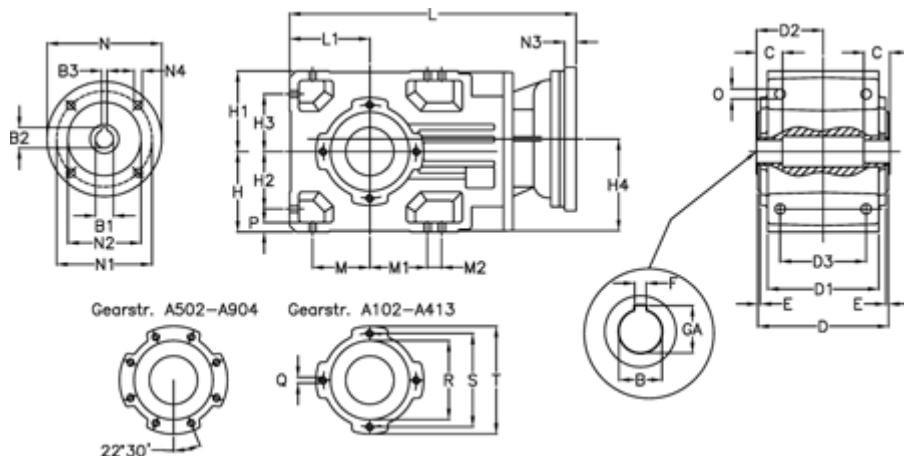

Article number: 29600200544240

Description: Bevel helical gearbox
A202UH35-5,4-P100B5

Measures

B = 35	D3 = 90	H3 = 60.0	N1 = 215	S = 115
B1 = 28	Description = A202UH35-xx-P100 B5	H4 = 93.0	N2 = 180	T = 140
B2 = 31.3	E = 3.0	L = 335.5	N3 = 0	
B3 = 8	F = 10	L1 = 80	N4 = M12x16	
C = 22	GA = 38.3	M = 60.0	O = 9.5	
D = 136	H = 80	M1 = 60.0	P = 9	
D1 = 110	H1 = 80	M2 = 0	Q = M8x15	
D2 = 70.0	H2 = 60.0	N = 250	R = 95	